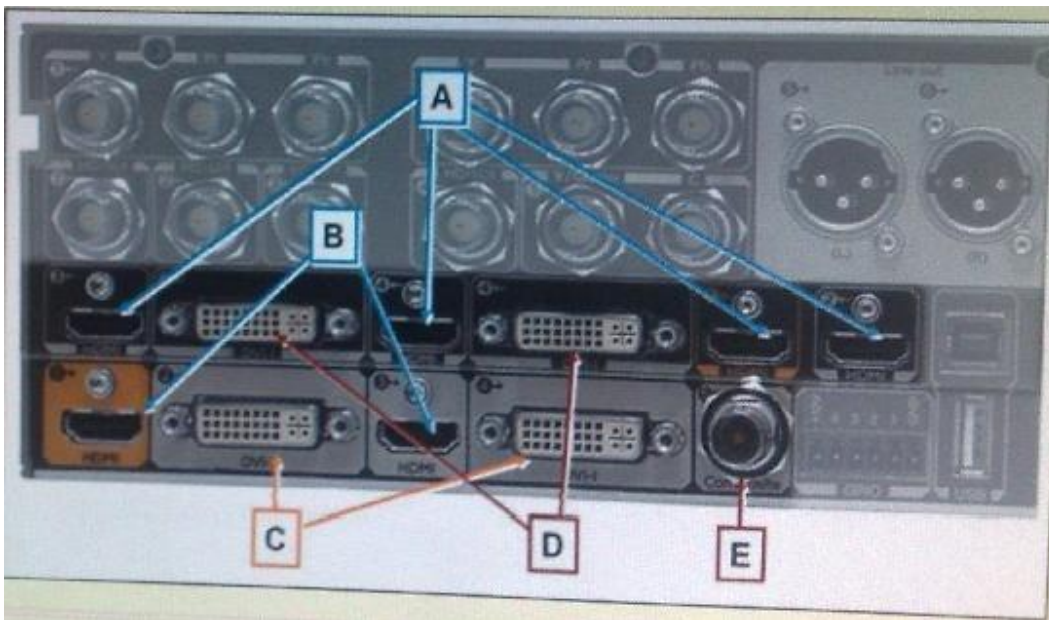

- A. You must first register the endpoint with the gateway.
- B. Ping the gatekeeper from the endpoint.
- C. Register the endpoint with the gatekeeper.
- D. Receive a call from another endpoint, which is registered with the gatekeeper.

**Answer: C**

**QUESTION 2**

Which menu path would you choose to configure NTP setting in a Cisco TelePresence VCS?

- A. System Configuration > Time
- B. VCS Configuration > Clustering
- C. System Configuration > DNS
- D. VCS Configuration > Zones

**Answer: A**

**QUESTION 3**

Refer to the exhibit. You are installing a monitor on the Cisco TelePresence Codec C90. Which of the inputs that are represented by the letters in the exhibit could you use?